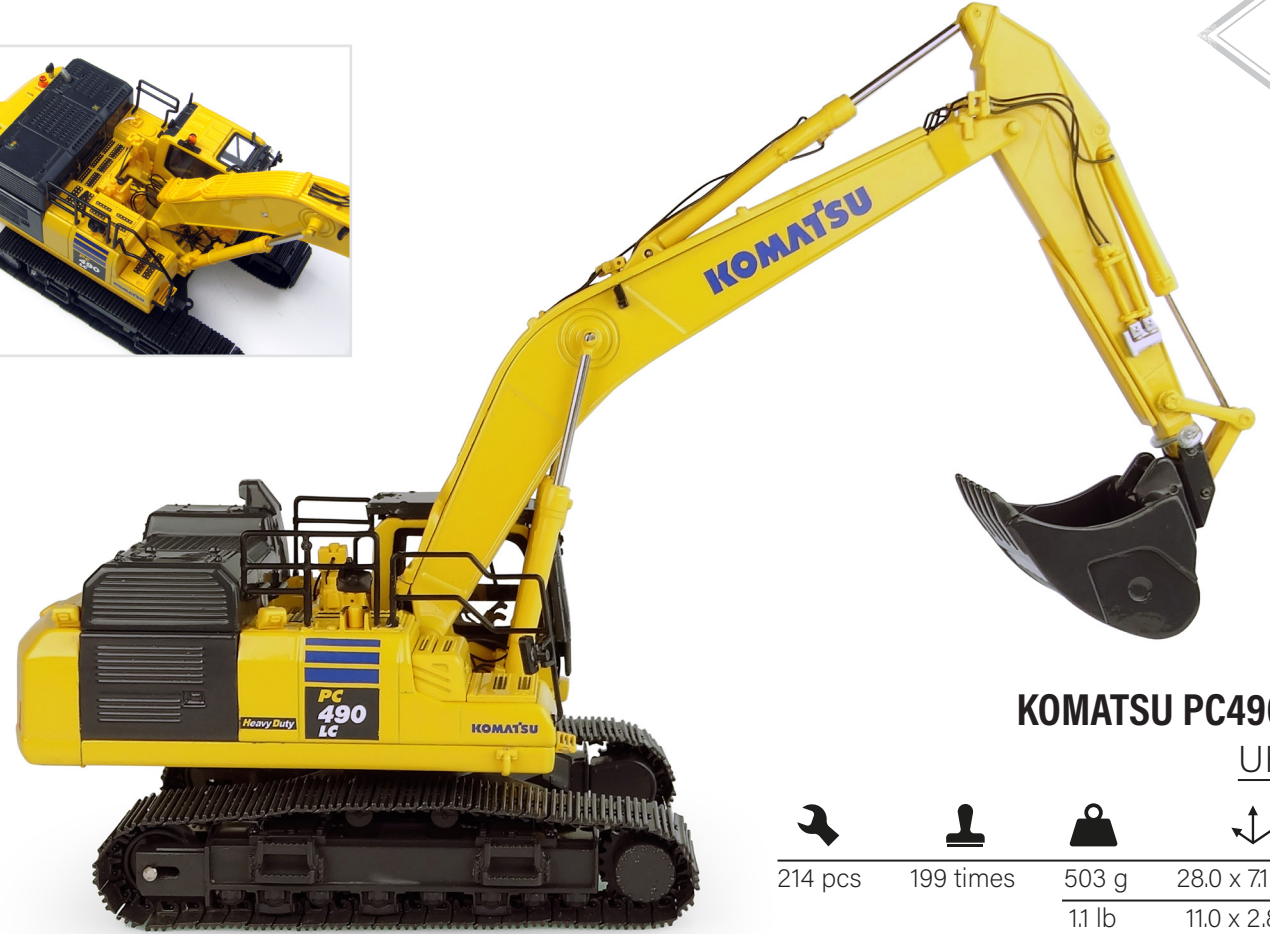

1:50

KOMATSU PC490LC-11
UH8120