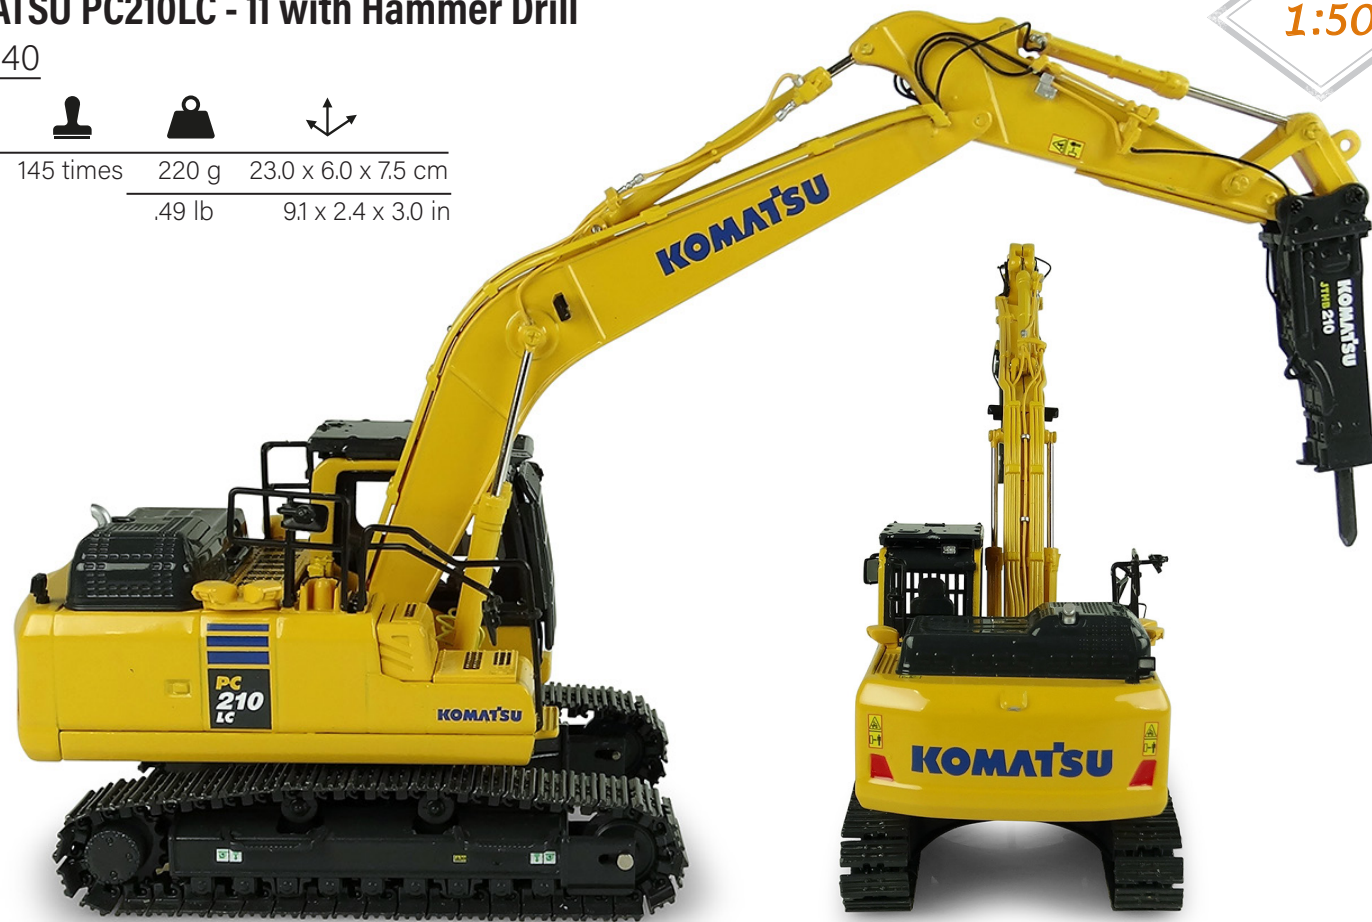

KOMATSU PC210LC - 11 with Hammer Drill

UH8140

182 pcs	145 times	220 g .49 lb	23.0 x 6.0 x 7.5 cm 9.1 x 2.4 x 3.0 in

1:50