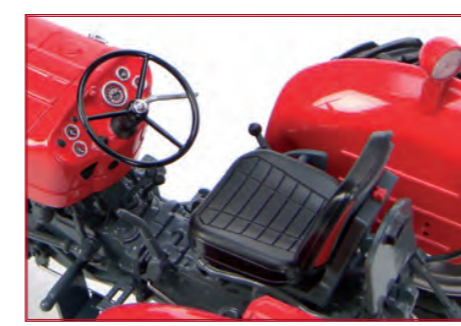

SCALE 1:16 UH DIE-CAST	FERGUSON 7 MASSEY FERGUSON 7 Click the brand to access directly

DIE CAST

7

Year 2022